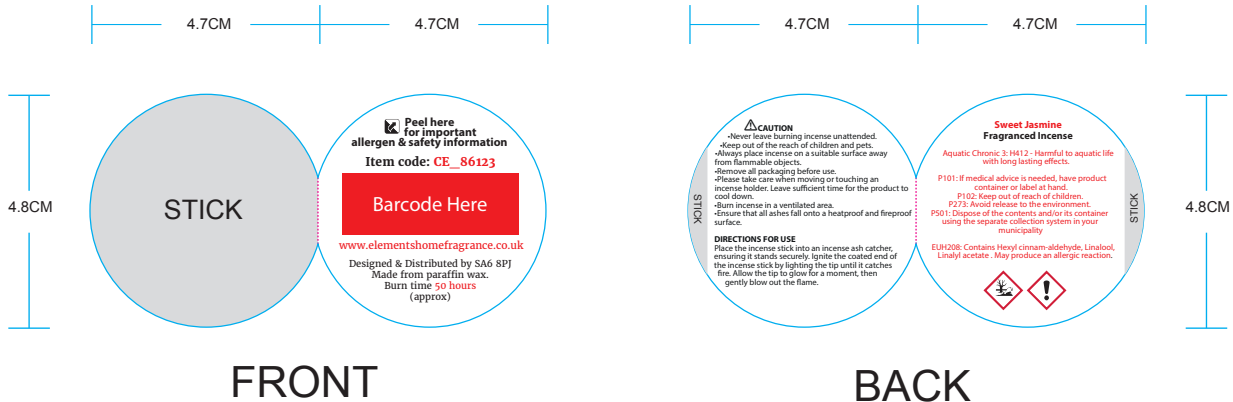

Incense warning - Cone

CAUTION

- •Never leave burning incense unattended.
- •Keep out of the reach of children and pets.
- •Always place incense on a suitable surface away from flammable objects.
- •Remove all packaging before use.
- •Please take care when moving or touching an incense holder. Leave sufficient time for the product to cool down.
- •Burn incense in a ventilated area.
- •Ensure that all ashes fall onto a heatproof and fireproof surface.

WARNING: May cause irritation if in direct contact with eyes.

DIRECTIONS FOR USE

Place the incense cone into an incense holder, ensuring it stands securely. Ignite the top end of the incense cone by lighting the tip until it catches fire. Allow the tip to glow for a moment, then gently blow out the flame. Enjoy the fragrant aroma as the incense cone releases its scent into the air.